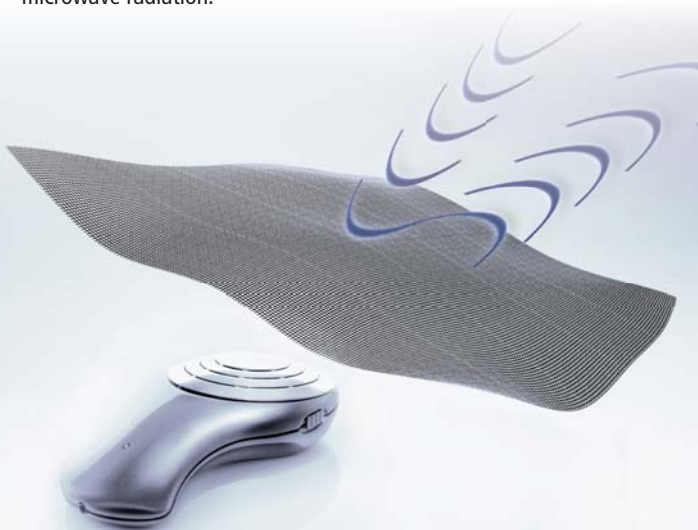

Detect and Protect

The Electrosmog Detector allows you to actually hear the digital pulsing of microwave frequency signals. Simple to use, it detects the microwave transmissions and makes them audible, with the volume dependent on the type and intensity of the level of radiation. The more intense the radiation, the louder and more unpleasant the noise, Hearing is believing!

The Electrosmog Detector reveals the microwave radiation hotspots in your personal environment – in your living room, in your bedroom, in vehicles, at the office, in schools, in hotels, and whilst travelling. It can also identify your quiet zones.

Dr David Dowson, an expert in electrosensitivity, advises that you just do not want too much electrosmog in your home. "Get electrosmog out of the bedroom! Move your mobile phone and your DECT cordless phone's base station well away from your bedside table, so you are not being irradiated as you sleep. Aim to make your seating and sleeping areas electrosmog-free"

By minimising your exposure to wireless technologies you can help to protect your health. With small changes in lifestyle or minor readjustments to your personal spaces, dramatic reductions in exposure can be achieved.

Exposure can also be minimised by using attractive shielding fabrics - as curtains or curtain linings, for instance, (see www.detect-protect.eu.com) which can deflect up to 99% of microwave radiation.