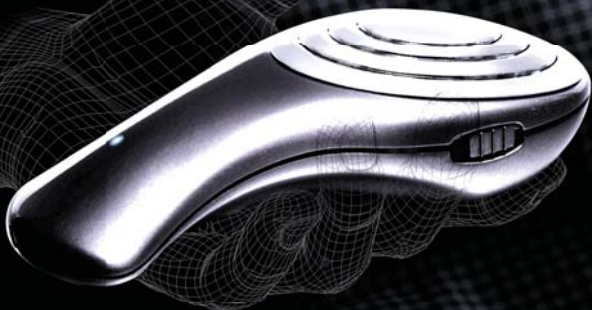

The Electromog Detector

FEATURES AND BENEFITS

- First such consumer product on the marketplace
- Detects microwave radiation 'hotspots' from all wireless technologies
- Audible signal indicates severity of microwave radiation exposure
- Stylish design and packaging
- Handy size means it fits easily in to handbag or pocket
- Lightweight and portable for travelling
- Easy operation - on/off switch and volume control
- Battery operated - one PP3 9V battery supplied
- Complete with protective fabric sleeve to test its effectiveness
- Comes with two year warranty

DETECTOR OPERATION

The detector is held in the hand and can be used to determine the direction and source of microwave radiation, in addition to gaining an impression of its relative intensity.